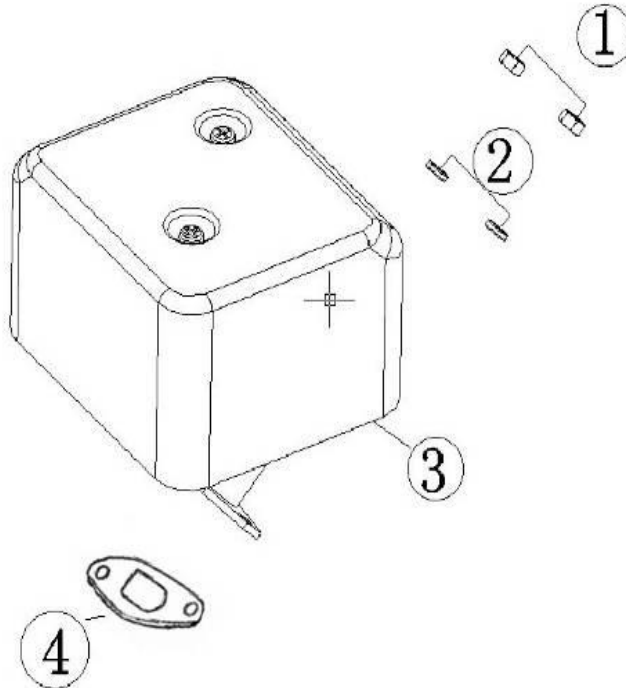

P-08 MUFFLER		
NO.	Parts Number	Description
1	GBJ.149.008.16.A051	Nut M8
2	GBJ.180.003.16.A051	Spring Washer $\Phi 8$
3	68B.051.001.00.A168	Muffler Assy
4	68B.164.001.00.A221	Outlet Pipe Gasket