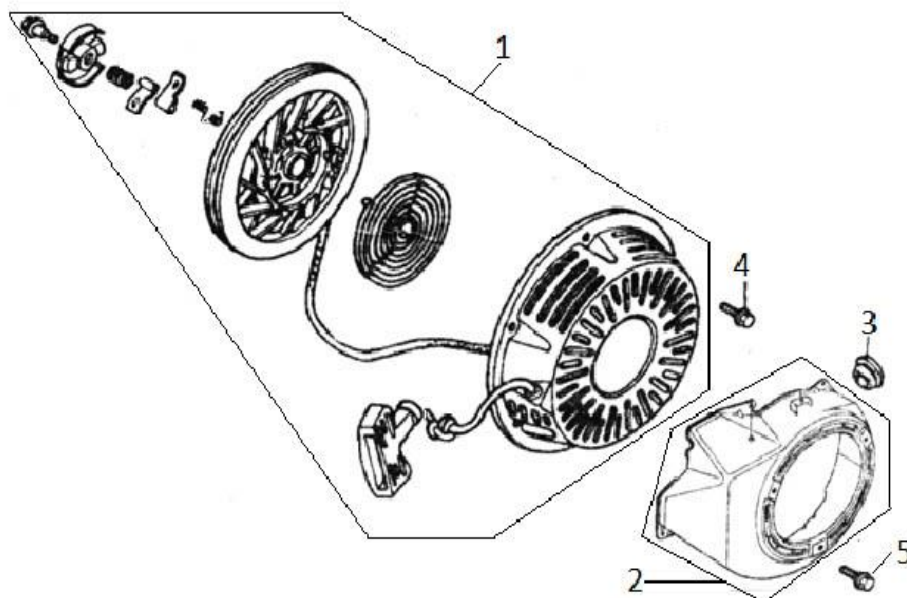

P-09 RECOIL ASSEMBLY		
NO.	Parts Number	Description
1	S.68F.625.001.22.A191	Recoil Assembly
2	S.68B.624.001.22.A191	Fan Cover
3	68B.053.001.03.A206	Engine Stop
4	GBJ.147.003.16.A051	Bolt M6*8
5	GBJ.147.005.16.A051	Bolt M6*12