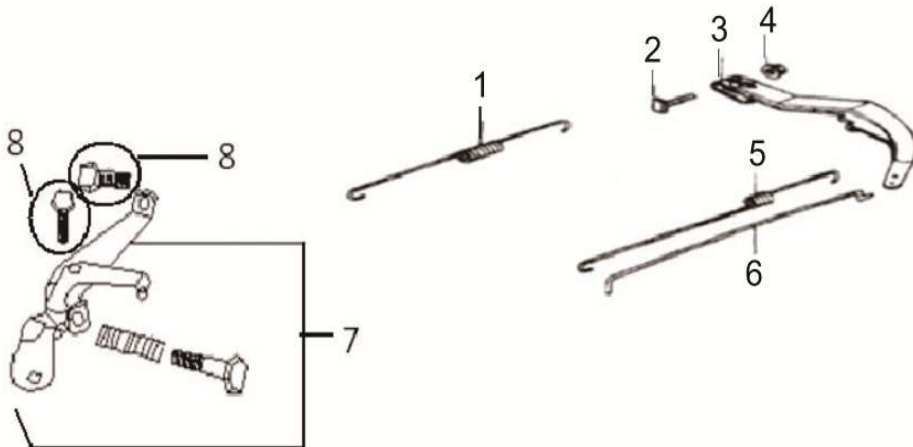

P-10 REGULATOR CONTROL SYSTEM		
NO.	Parts Number	Description
1	70F.060.001.00.H046	Backspring
2	GBJ.147.081.16.A051	Lock Bolt M6*21
3	68B.038.000.00.A210	Regulating Arm
4	GBJ.149.001.16.A051	Nut M6
5	70F.061.001.00.H046	Fine Regulating Spring
6	68B.063.000.00.H046	Pulling Rod
7	68B.036.002.00.A210	Accelerator Assy
8	GBJ.147.005.16.A051	Bolt M6*12