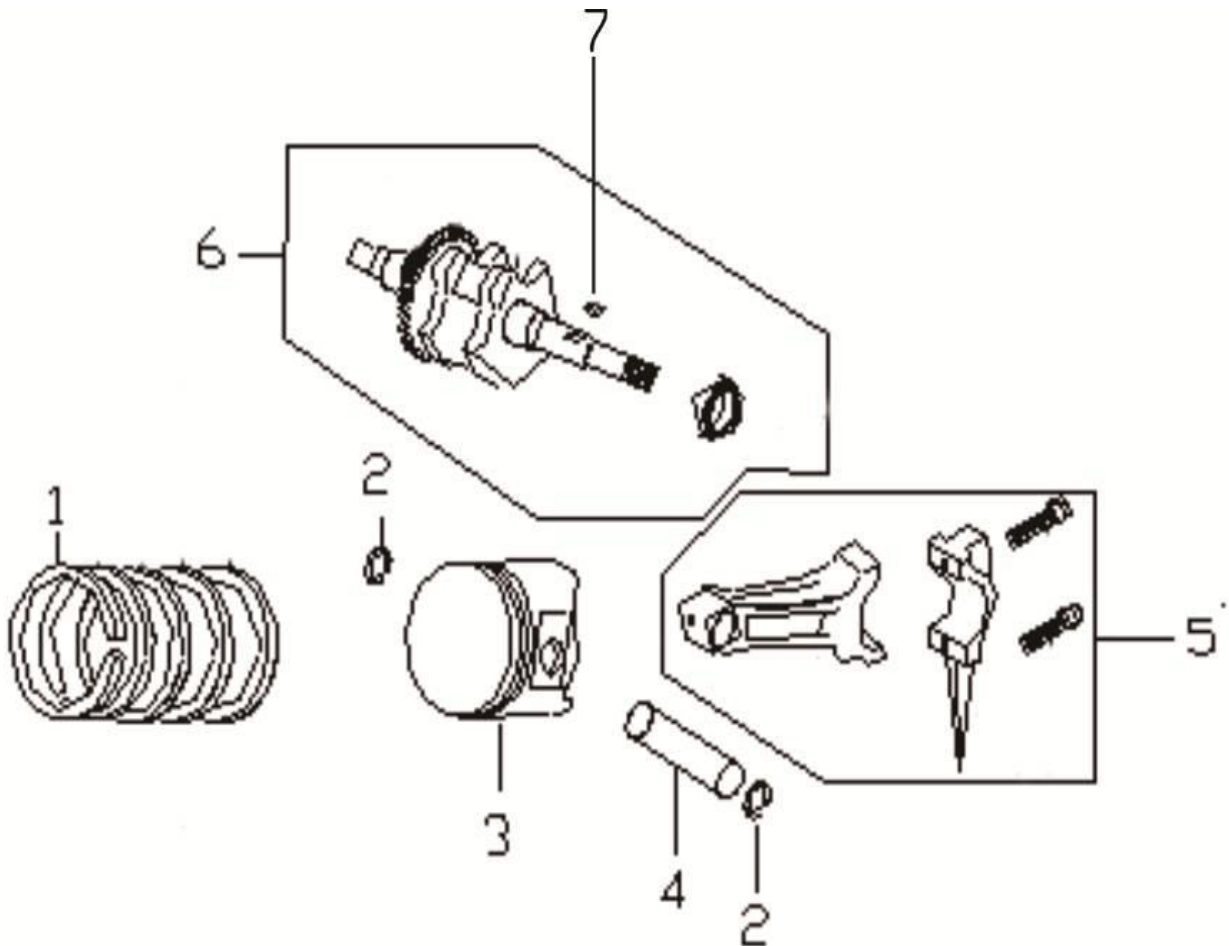

GAE-168FB

P-01 CRANKCASE ASSY		
NO.	Parts Number	Description
1	GBJ.151.017.18.A051	Sway Bar Washer
2	68B.059.000.00.H046	Sway Bar Cotter Pin
3	68B.011.000.00.A247	Sway Bar
4	GBJ.019.004.00.H072	Bearing 6205
5	68B.001.001.19.A095	Crankcase
6	GBJ.147.037.16.A051	Drain Bolt
7	68B.026.001.00.A144	Oil Seal
8	68B.007.002.00.A003	Driven Gear,Regulator Assy
9	68B.021.001.00.A206	Oil Sensor
10	GBJ.147.006.16.A051	Bolt M6*16
11	GBJ.149.003.16.A051	Nut M10
12	68B.023.002.00.A210	Bottom Guard

P-02 CRANKCASE COVER ASSY		
NO.	Parts Number	Description
1	68B.002.001.19.A095	Crankcase Cover
2	68B.016.000.03.A003	Oil Dipsticks
3	68B.158.001.00.A221	Oil Seal
4	GBJ.147.025.16.A051	Bolt M8*32
5	68B.158.001.00.A221	Crankshaft Crankcase Gasket
6	GBJ.019.004.00.H072	Bearing
7	GBJ.146.002.00.A051	Dowel Pin

P-03 CYLINDER HEAD AND CYLINDER HEAD COVER ASSY		
NO.	Parts Number	Description
1	GBJ.147.005.16.A051	Bolt M6*12
2	68B.035.000.00.A210	Cylinder Head Cover
3	68B.160.001.00.A221	Cylinder Cover Gasket
4	68B.064.000.00.H014	Waste Pipe
5	GBJ.147.100.16.A051	Bolt M8*60
6	68B.004.000.00.A011	Cylinder Head Assy
7	68B.018.001.00.A045	Spark Plug Ngk
8	GBJ.147.079.16.A051	Stud Bolt M8*34
9	68B.159.002.00.A221	Cylinder Head Gasket
10	GBJ.146.003.00.A051	Dowel Pin 10*16
11	GBJ.147.075.16.A051	Stud Bolt M6*109
12	68B.034.000.00.A210	Wind Cover

P-05 CAMSHAFT AND VALVE ROCKERS

NO.	Parts Number	Description
1	S.68B.660.001.00.A059	Lock Nut
2	S.68B.661.001.00.A059	Adjusting Nut
3	S.68B.659.001.00.A059	Rocker
4	S.68B.691.001.00.A059	Rocker Bolt
5	68B.010.000.00.A210	Pusher Guide
6	68B.032.000.00.A247	Pusher
7	68B.031.000.00.A247	Tappet
8	68B.030.001.00.A026	Camshaft Assy
9	68B.009.000.00.A247	Exhaust Valve
10	68B.008.000.00.A247	Intake Valve
11	68B.025.000.00.A144	Valve Oil Seal
12	68B.056.000.00.H046	Valve Spring
13	68B.014.000.00.A247	Exhaust Valve Spring Seat
14	68B.033.000.00.A247	Cap