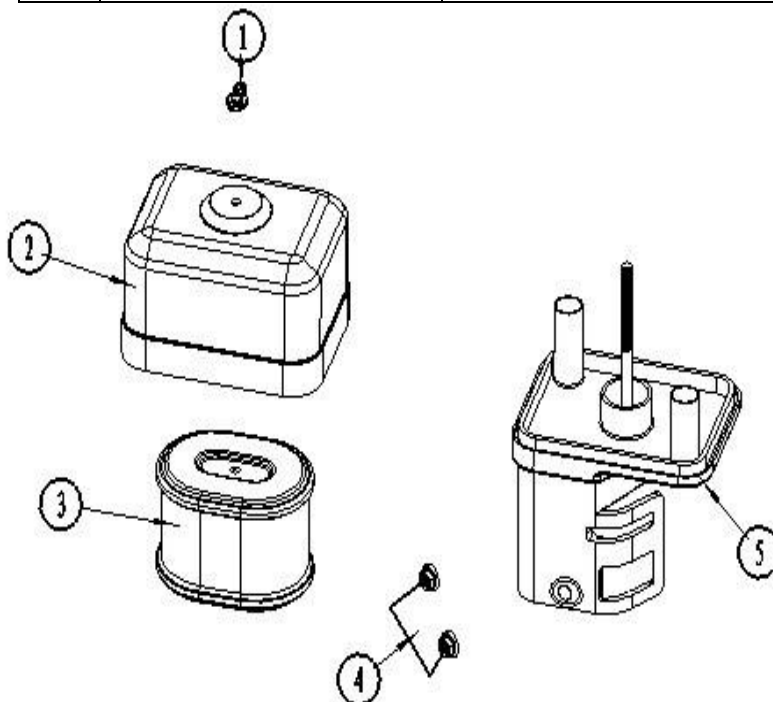

P-07 DUAL AIR FILTER		
NO.	Parts Number	Description
1	S.68B.695.001.00.H014	Nut
2	S.68B.692.001.00.H014	Air Filter Cover
3	S.68B.672.001.00.H014	Air Filter Sponge
4	GBJ.149.001.16.A051	Nut M6
5	S.68B.694.001.00.H014	Air Filter Seat