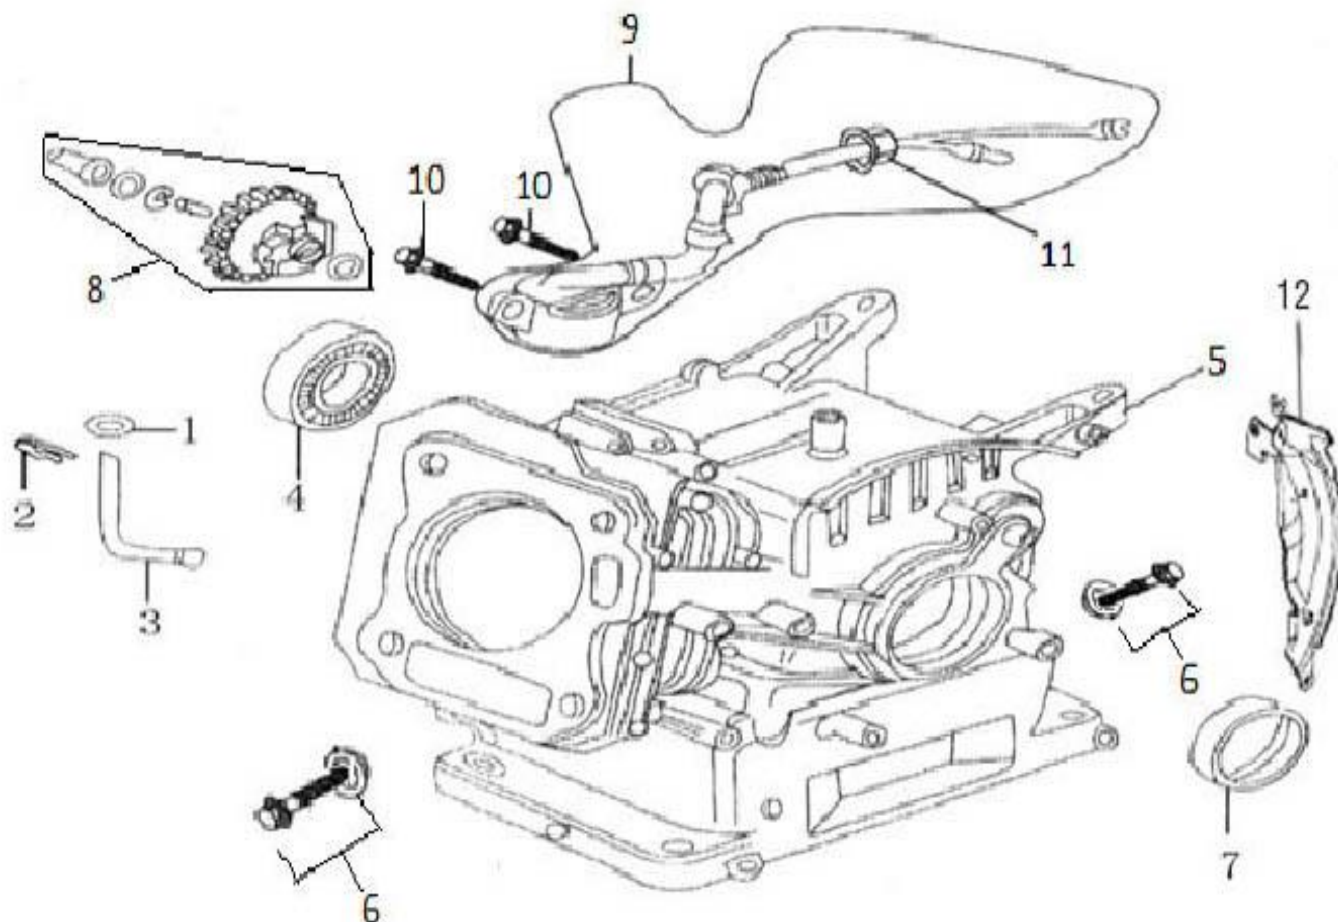

GAE-168FB

P-01 CRANKCASE ASSY		
NO.	Parts Number	Description
1	GBJ.151.017.18.A051	Sway Bar Washer
2	68B.059.000.00.H046	Sway Bar Cotter Pin
3	68B.011.000.00.A247	Sway Bar
4	GBJ.019.004.00.H072	Bearing 6205
5	68B.001.001.19.A095	Crankcase
6	GBJ.147.037.16.A051	Drain Bolt
7	68B.026.001.00.A144	Oil Seal
8	68B.007.002.00.A003	Driven Gear,Regulator Assy
9	68B.021.001.00.A206	Oil Sensor
10	GBJ.147.006.16.A051	Bolt M6*16
11	GBJ.149.003.16.A051	Nut M10
12	68B.023.002.00.A210	Bottom Guard

P-02 CRANKCASE COVER ASSY		
NO.	Parts Number	Description
1	68B.002.001.19.A095	Crankcase Cover
2	68B.016.000.03.A003	Oil Dipsticks
3	68B.158.001.00.A221	Oil Seal
4	GBJ.147.025.16.A051	Bolt M8*32
5	68B.158.001.00.A221	Crankshaft Crankcase Gasket
6	GBJ.019.004.00.H072	Bearing
7	GBJ.146.002.00.A051	Dowel Pin

P-04 CRANKSHAFT PISTON AND TIE ROD		
NO.	Parts Number	Description
1	68B.006.000.00.A098	Piston Coil Assy
2	68B.057.000.00.H046	Piston Cotter Pin
3	68B.005.000.00.A017	Piston
4	68B.012.000.00.A247	Piston Pin
5	68B.003.000.00.A010	Connecting Rod Assy
6	68B.029.005.00.A030	Crankshaft Assy
7	S.68B.674.001.00.A030	Semi-Circle Key

P-05 CAMSHAFT AND VALVE ROCKERS

NO.	Parts Number	Description
1	S.68B.660.001.00.A059	Lock Nut
2	S.68B.661.001.00.A059	Adjusting Nut
3	S.68B.659.001.00.A059	Rocker
4	S.68B.691.001.00.A059	Rocker Bolt
5	68B.010.000.00.A210	Pusher Guide
6	68B.032.000.00.A247	Pusher
7	68B.031.000.00.A247	Tappet
8	68B.030.001.00.A026	Camshaft Assy
9	68B.009.000.00.A247	Exhaust Valve
10	68B.008.000.00.A247	Intake Valve
11	68B.025.000.00.A144	Valve Oil Seal
12	68B.056.000.00.H046	Valve Spring
13	68B.014.000.00.A247	Exhaust Valve Spring Seat
14	68B.033.000.00.A247	Cap