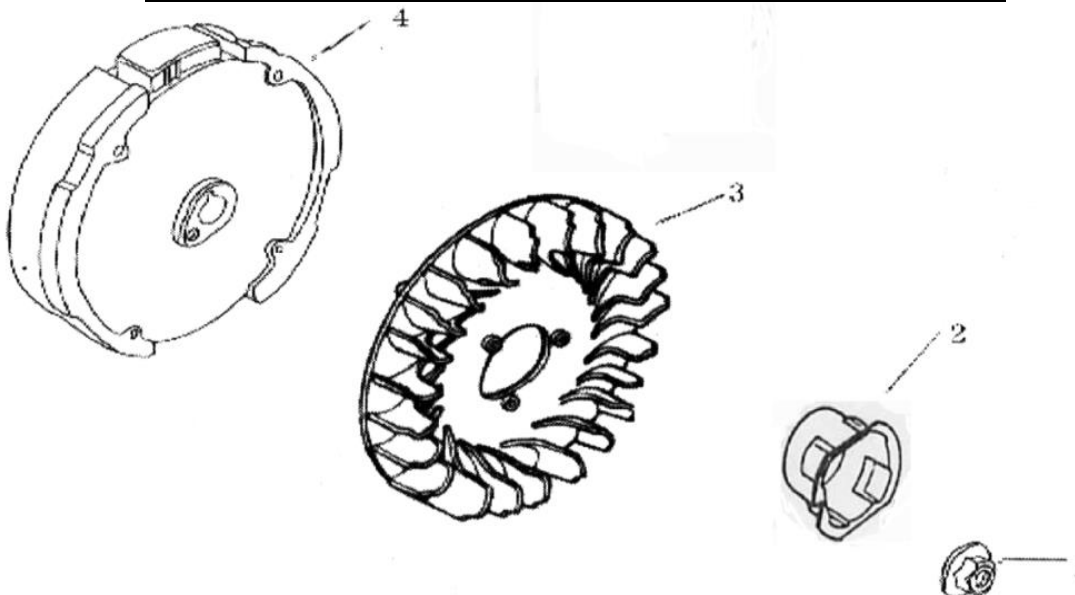

P-11 FLYWHEEL		
NO.	Parts Number	Description
1	GBJ.149.006.16.A051	Nut M14
2	68B.168.001.00.A191	Starting Flange
3	68B.045.001.00.H014	Flywheel Fan
4	68B.041.001.00.A005	Flywheel