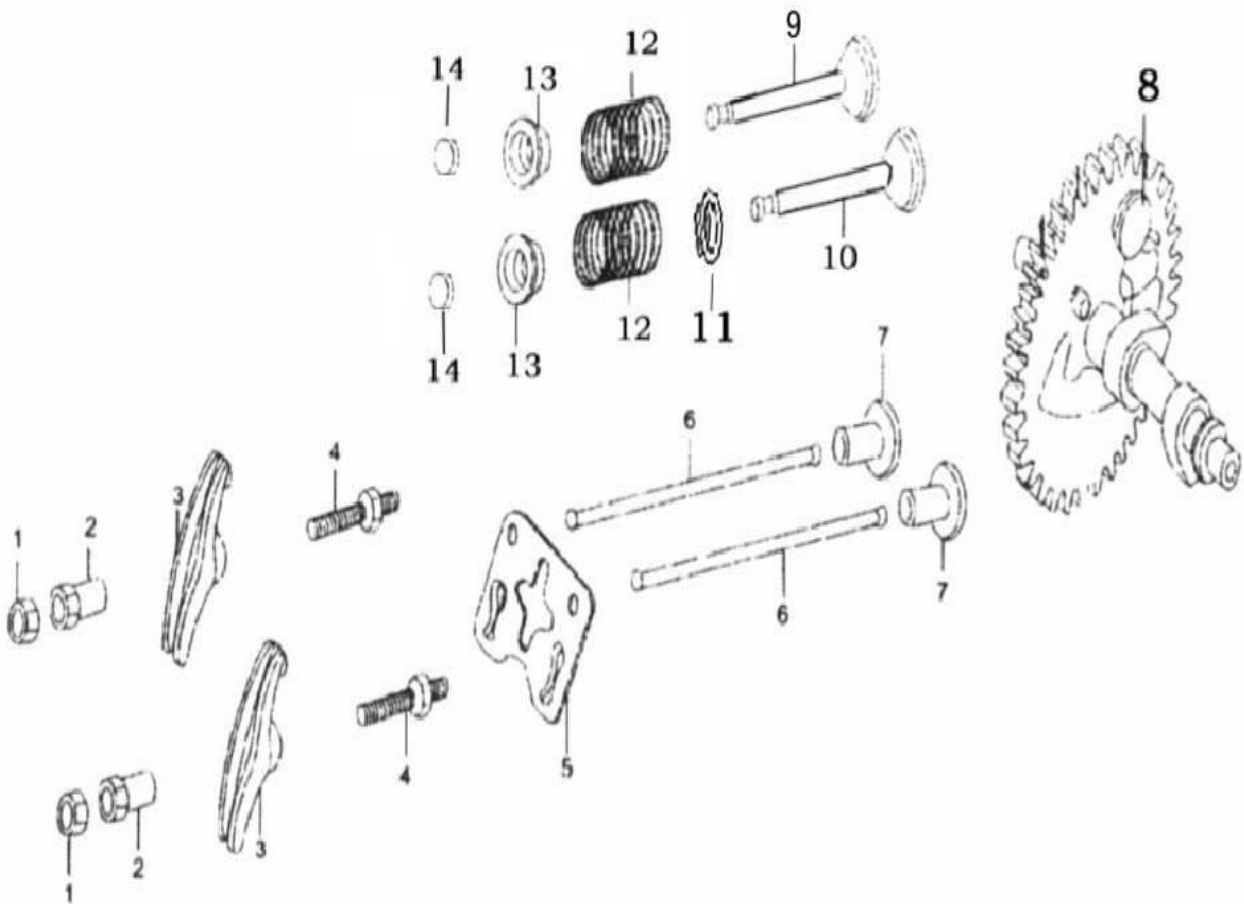

P-02 CRANKCASE COVER ASSY		
NO.	Parts Number	Description
1	68B.002.001.19.A095	Crankcase Cover
2	68B.016.000.03.A003	Oil Dipsticks
3	68B.158.001.00.A221	Oil Seal
4	GBJ.147.025.16.A051	Bolt M8*32
5	68B.158.001.00.A221	Crankshaft Crankcase Gasket
6	GBJ.019.004.00.H072	Bearing
7	GBJ.146.002.00.A051	Dowel Pin

P-03 CYLINDER HEAD AND CYLINDER HEAD COVER ASSY		
NO.	Parts Number	Description
1	GBJ.147.005.16.A051	Bolt M6*12
2	68B.035.000.00.A210	Cylinder Head Cover
3	68B.160.001.00.A221	Cylinder Cover Gasket
4	68B.064.000.00.H014	Waste Pipe
5	GBJ.147.100.16.A051	Bolt M8*60
6	68B.004.000.00.A011	Cylinder Head Assy
7	68B.018.001.00.A045	Spark Plug Ngk
8	GBJ.147.079.16.A051	Stud Bolt M8*34
9	68B.159.002.00.A221	Cylinder Head Gasket
10	GBJ.146.003.00.A051	Dowel Pin 10*16
11	GBJ.147.075.16.A051	Stud Bolt M6*109
12	68B.034.000.00.A210	Wind Cover

P-04 CRANKSHAFT PISTON AND TIE ROD		
NO.	Parts Number	Description
1	68B.006.000.00.A098	Piston Coil Assy
2	68B.057.000.00.H046	Piston Cotter Pin
3	68B.005.000.00.A017	Piston
4	68B.012.000.00.A247	Piston Pin
5	68B.003.000.00.A010	Connecting Rod Assy
6	68B.029.005.00.A030	Crankshaft Assy
7	S.68B.674.001.00.A030	Semi-Circle Key

P-05 CAMSHAFT AND VALVE ROCKERS

NO.	Parts Number	Description
1	S.68B.660.001.00.A059	Lock Nut
2	S.68B.661.001.00.A059	Adjusting Nut
3	S.68B.659.001.00.A059	Rocker
4	S.68B.691.001.00.A059	Rocker Bolt
5	68B.010.000.00.A210	Pusher Guide
6	68B.032.000.00.A247	Pusher
7	68B.031.000.00.A247	Tappet
8	68B.030.001.00.A026	Camshaft Assy
9	68B.009.000.00.A247	Exhaust Valve
10	68B.008.000.00.A247	Intake Valve
11	68B.025.000.00.A144	Valve Oil Seal
12	68B.056.000.00.H046	Valve Spring
13	68B.014.000.00.A247	Exhaust Valve Spring Seat
14	68B.033.000.00.A247	Cap