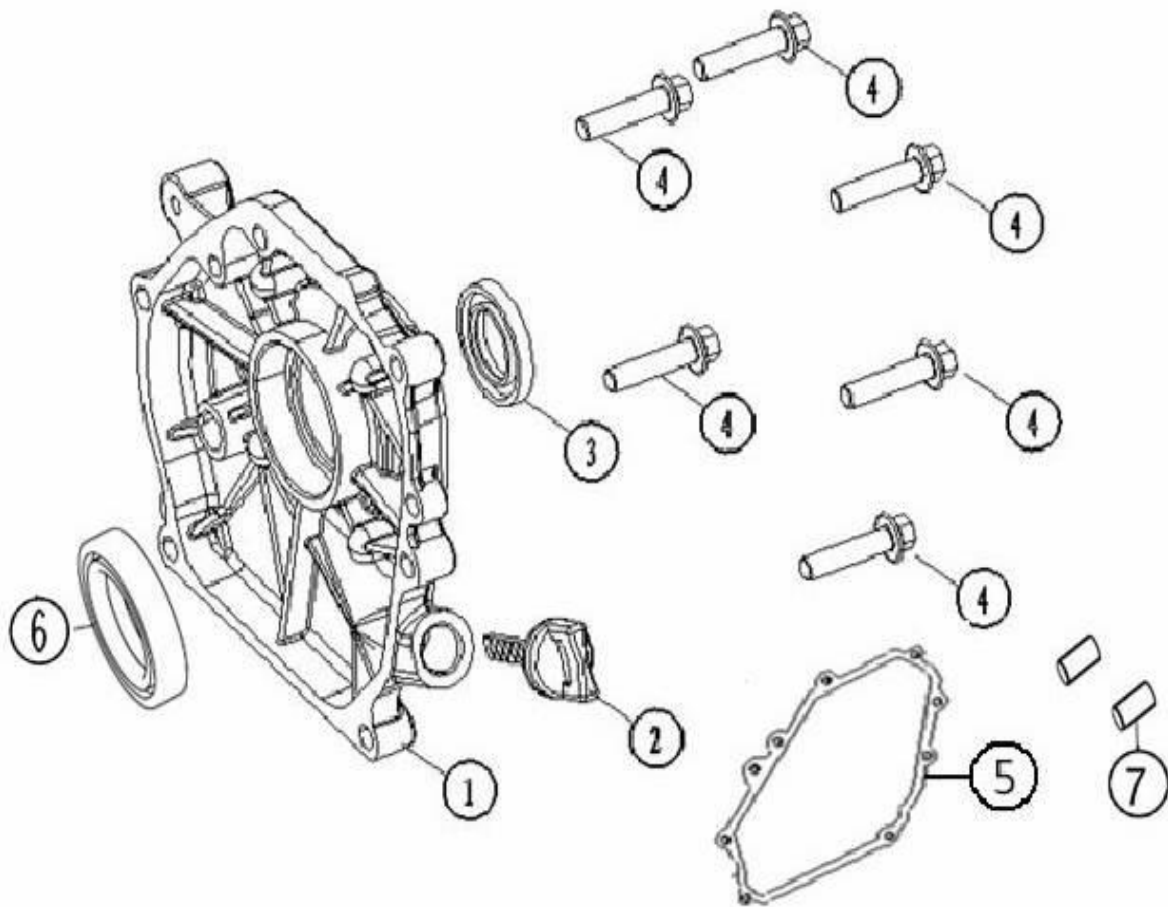

GAE-168FB

P-01 CRANKCASE ASSY		
NO.	Parts Number	Description
1	GBJ.151.017.18.A051	Sway Bar Washer
2	68B.059.000.00.H046	Sway Bar Cotter Pin
3	68B.011.000.00.A247	Sway Bar
4	GBJ.019.004.00.H072	Bearing 6205
5	68B.001.001.19.A095	Crankcase
6	GBJ.147.037.16.A051	Drain Bolt
7	68B.026.001.00.A144	Oil Seal
8	68B.007.002.00.A003	Driven Gear,Regulator Assy
9	68B.021.001.00.A206	Oil Sensor
10	GBJ.147.006.16.A051	Bolt M6*16
11	GBJ.149.003.16.A051	Nut M10
12	68B.023.002.00.A210	Bottom Guard

P-02 CRANKCASE COVER ASSY		
NO.	Parts Number	Description
1	68B.002.001.19.A095	Crankcase Cover
2	68B.016.000.03.A003	Oil Dipsticks
3	68B.158.001.00.A221	Oil Seal
4	GBJ.147.025.16.A051	Bolt M8*32
5	68B.158.001.00.A221	Crankshaft Crankcase Gasket
6	GBJ.019.004.00.H072	Bearing
7	GBJ.146.002.00.A051	Dowel Pin

P-04 CRANKSHAFT PISTON AND TIE ROD		
NO.	Parts Number	Description
1	68B.006.000.00.A098	Piston Coil Assy
2	68B.057.000.00.H046	Piston Cotter Pin
3	68B.005.000.00.A017	Piston
4	68B.012.000.00.A247	Piston Pin
5	68B.003.000.00.A010	Connecting Rod Assy
6	68B.029.005.00.A030	Crankshaft Assy
7	S.68B.674.001.00.A030	Semi-Circle Key

P-05 CAMSHAFT AND VALVE ROCKERS

NO.	Parts Number	Description
1	S.68B.660.001.00.A059	Lock Nut
2	S.68B.661.001.00.A059	Adjusting Nut
3	S.68B.659.001.00.A059	Rocker
4	S.68B.691.001.00.A059	Rocker Bolt
5	68B.010.000.00.A210	Pusher Guide
6	68B.032.000.00.A247	Pusher
7	68B.031.000.00.A247	Tappet
8	68B.030.001.00.A026	Camshaft Assy
9	68B.009.000.00.A247	Exhaust Valve
10	68B.008.000.00.A247	Intake Valve
11	68B.025.000.00.A144	Valve Oil Seal
12	68B.056.000.00.H046	Valve Spring
13	68B.014.000.00.A247	Exhaust Valve Spring Seat
14	68B.033.000.00.A247	Cap