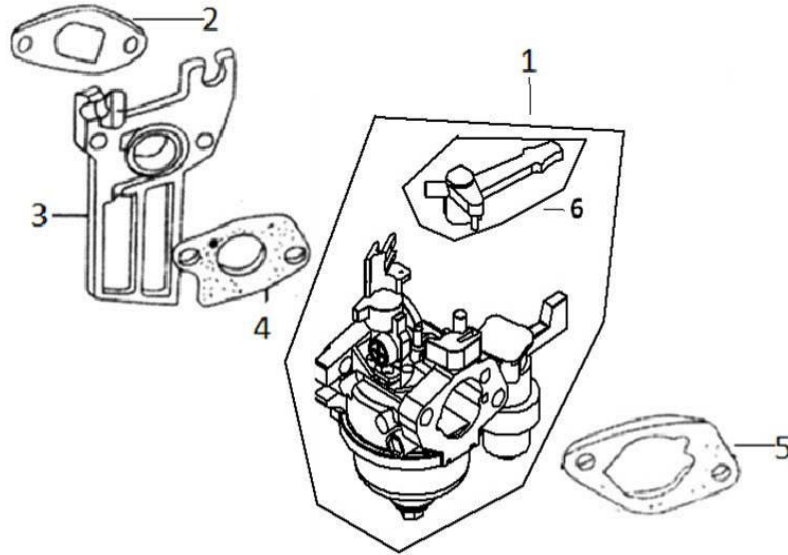

P-06 CARBURETOR		
NO.	Parts Number	Description
1	70F.047.001.03.A035	Carburetor Assy
2	68B.161.001.00.A221	Inlet Gasket
3	68B.046.001.00.H014	Carburetor Connecting Block
4	68B.162.001.00.A221	Carburetor Gasket
5	68B.163.001.00.A221	Air Filter Gasket
6	S.68B.643.002.03.A035	Manual Choke