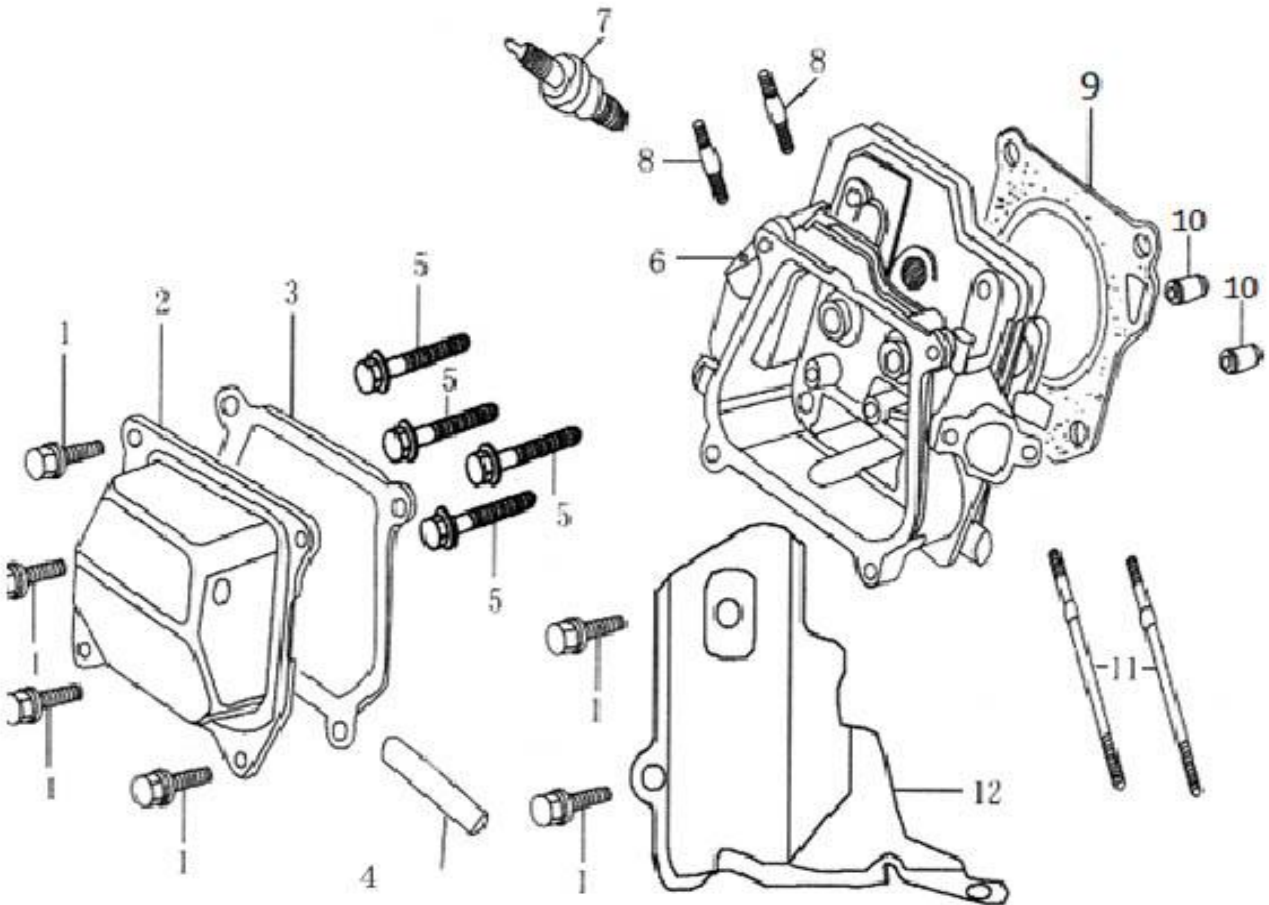

GAE-168FB

P-01 CRANKCASE ASSY		
NO.	Parts Number	Description
1	GBJ.151.017.18.A051	Sway Bar Washer
2	68B.059.000.00.H046	Sway Bar Cotter Pin
3	68B.011.000.00.A247	Sway Bar
4	GBJ.019.004.00.H072	Bearing 6205
5	68B.001.001.19.A095	Crankcase
6	GBJ.147.037.16.A051	Drain Bolt
7	68B.026.001.00.A144	Oil Seal
8	68B.007.002.00.A003	Driven Gear,Regulator Assy
9	68B.021.001.00.A206	Oil Sensor
10	GBJ.147.006.16.A051	Bolt M6*16
11	GBJ.149.003.16.A051	Nut M10
12	68B.023.002.00.A210	Bottom Guard

P-02 CRANKCASE COVER ASSY		
NO.	Parts Number	Description
1	68B.002.001.19.A095	Crankcase Cover
2	68B.016.000.03.A003	Oil Dipsticks
3	68B.158.001.00.A221	Oil Seal
4	GBJ.147.025.16.A051	Bolt M8*32
5	68B.158.001.00.A221	Crankshaft Crankcase Gasket
6	GBJ.019.004.00.H072	Bearing
7	GBJ.146.002.00.A051	Dowel Pin

P-04 CRANKSHAFT PISTON AND TIE ROD		
NO.	Parts Number	Description
1	68B.006.000.00.A098	Piston Coil Assy
2	68B.057.000.00.H046	Piston Cotter Pin
3	68B.005.000.00.A017	Piston
4	68B.012.000.00.A247	Piston Pin
5	68B.003.000.00.A010	Connecting Rod Assy
6	68B.029.005.00.A030	Crankshaft Assy
7	S.68B.674.001.00.A030	Semi-Circle Key

P-05 CAMSHAFT AND VALVE ROCKERS

NO.	Parts Number	Description
1	S.68B.660.001.00.A059	Lock Nut
2	S.68B.661.001.00.A059	Adjusting Nut
3	S.68B.659.001.00.A059	Rocker
4	S.68B.691.001.00.A059	Rocker Bolt
5	68B.010.000.00.A210	Pusher Guide
6	68B.032.000.00.A247	Pusher
7	68B.031.000.00.A247	Tappet
8	68B.030.001.00.A026	Camshaft Assy
9	68B.009.000.00.A247	Exhaust Valve
10	68B.008.000.00.A247	Intake Valve
11	68B.025.000.00.A144	Valve Oil Seal
12	68B.056.000.00.H046	Valve Spring
13	68B.014.000.00.A247	Exhaust Valve Spring Seat
14	68B.033.000.00.A247	Cap