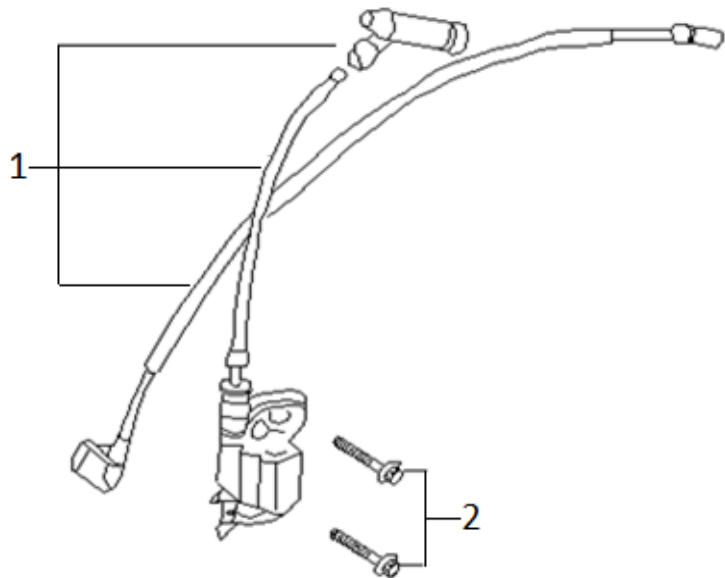

P-12 IGNITION COIL		
NO.	Parts Number	Description
1	68B.042.001.00.A029	Igniton Assy
2	GBJ.147.008.16.A051	Bolt M6X25